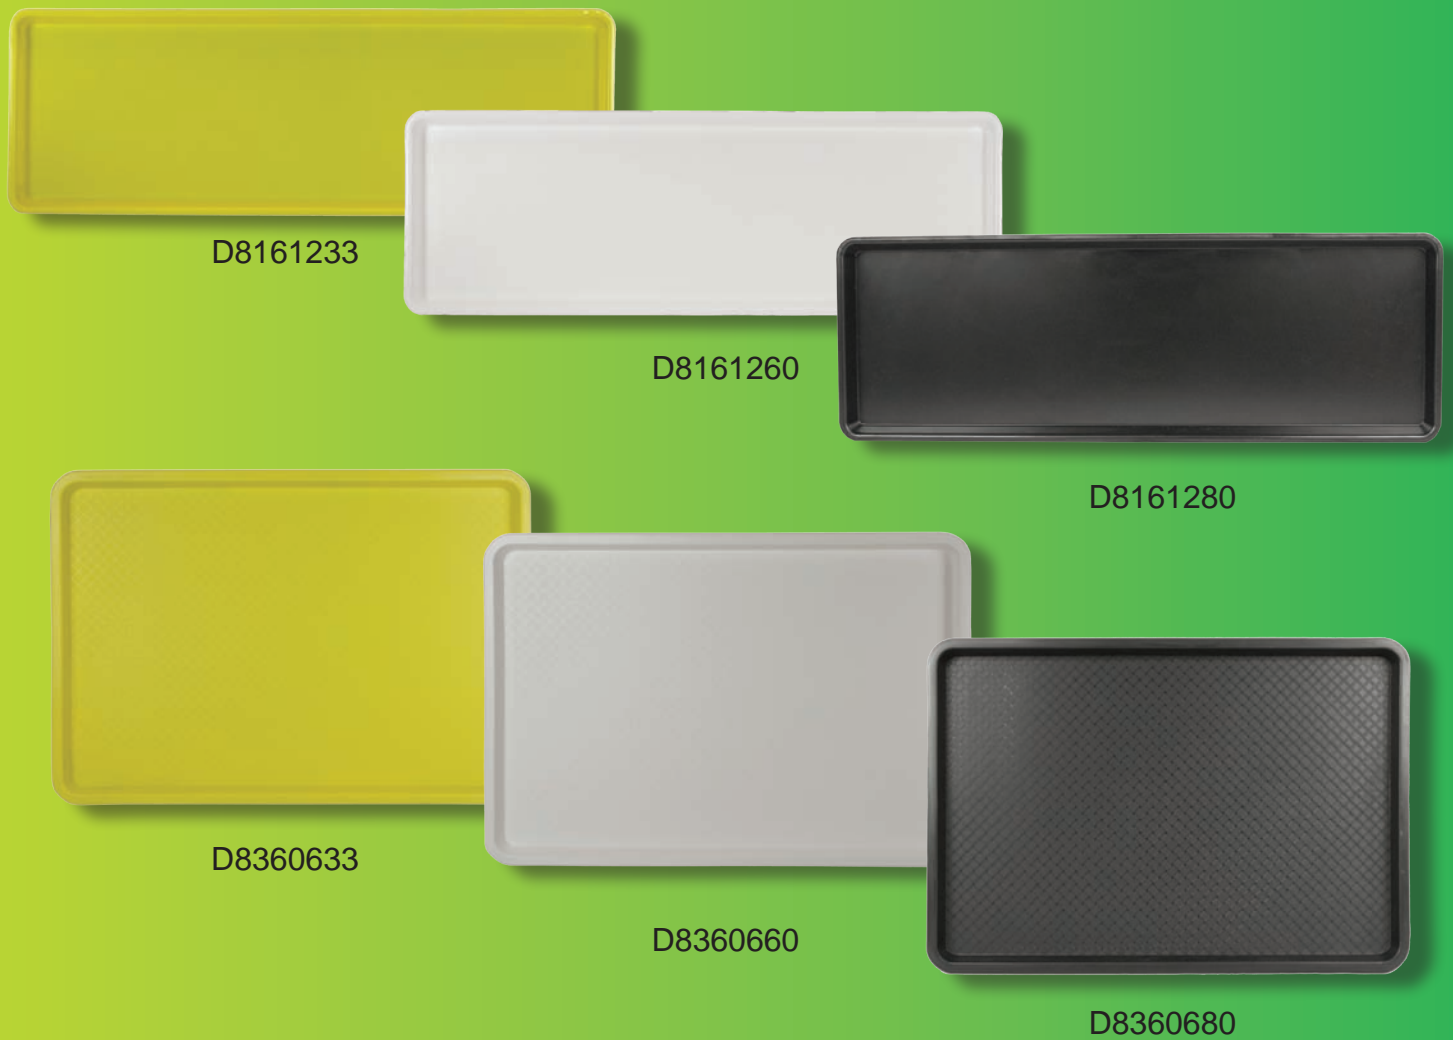

DISPLAY AND BUN TRAYS

Product Code	Description	Case Pack	Case Lbs	Case Kg	Case CF	Case CM
D8161233	Yellow Display Tray, 9" X 26" X 1" Polypropylene	12	11.8	5.35	0.73	0.02
D8161260	White Display Tray, 9" X 26" X 1" Polypropylene	12	11.8	5.35	0.73	0.02
D8161280	Black Display Tray, 9" X 26" X 1" Polypropylene	12	11.8	5.35	0.73	0.02
D8181233	Yellow Display Tray, 13" X 18" X 1" Polypropylene	12	8.4	3.81	0.78	0.02
D8181260	White Display Tray, 13" X 18" X 1" Polypropylene	12	8.4	3.81	0.78	0.02
D8181280	Black Display Tray, 13" X 18" X 1" Polypropylene	12	8.4	3.81	0.78	0.02
D8260633	Yellow Display Tray, 18" X 26" X 1" Polypropylene	6	17.2	7.80	1.32	0.04
D8260660	White Display Tray, 18" X 26" X 1" Polypropylene	6	17.2	7.80	1.32	0.04
D8260680	Black Display Tray, 18" X 26" X 1" Polypropylene	6	17.2	7.80	1.32	0.04
D8360633	Yellow Textured Bun Tray, 18" X 26" X 1" Polypropylene	6	18.3	8.30	1.32	0.04
D8360660	White Textured Bun Tray, 18" X 26" X 1" Polypropylene	6	18.3	8.30	1.32	0.04
D8360680	Black Textured Bun Tray, 18" X 26" X 1" Polypropylene	6	18.3	8.30	1.32	0.04

Product Code Legend (Example D8161233) D816 = Product Type, 12 = Case Pack, 33 = Color