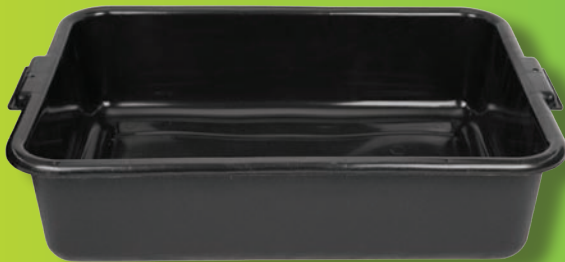

STANDARD DUTY BUS TUBS

H5201222

H5270622

H5201280

H5270680

H5201281

H5270681

Product Code	Description	Case Pack	Case Lbs	Case Kg	Case CF	Case CM
H5201222	5" Bus Box-Brown	12	19.8	9.00	2.67	0.08
H5201280	5" Bus Box-Black	12	19.8	9.00	2.67	0.08
H5201281	5" Bus Box Grey	12	19.8	9.00	2.67	0.08
H5270622	7" Bus Box-Brown	6	12.5	5.67	2.67	0.08
H5270680	7" Bus Box-Black	6	12.5	5.67	2.67	0.08
H5270681	7" Bus Box-Grey	6	12.5	5.67	2.67	0.08

Product Code Legend (Example H5201222) H520 = Product Type, 12 = Case Pack, 22 = Color

BUS BOX LIDS

H3521222

H3521280

H3521281

Product Code	Description	Case Pack	Case Lbs	Case Kg	Case CF	Case CM
H3521222	Bus Box Lid-Brown	12	16.3	7.40	1.45	0.04
H3521280	Bus Box Lid-Black	12	16.3	7.40	1.45	0.04
H3521281	Bus Box Lid-Grey	12	16.3	7.40	1.45	0.04

Product Code Legend (Example H3521222) H352 = Product Type, 12 = Case Pack, 22 = Color